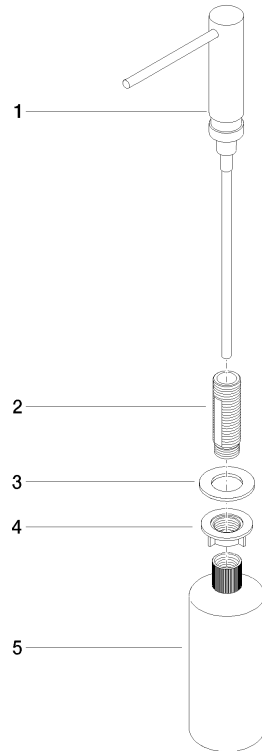

Dispenser without rosette - Chrome

ELIO

82 424 970

- 124mm projection
- 500 ml bottle
- can be filled from the top
- rotating pump head
- height 125 mm
- width 30mm
- hole diameter 25 mm

Fits ELIO, ENO, MEM, META SQUARE, SYNC and TARA ULTRA

Fits: ELIO, MEM, ENO, SYNC, TARA ULTRA, META SQUARE

	Chrome	82 424 970-00
	Brushed Platinum	82 424 970-06
	Platinum	82 424 970-08
	Durabrand (23kt Gold)	82 424 970-09
	Dark Chrome	82 424 970-19
	Brushed Durabrand (23kt Gold)	82 424 970-28
	Matte Black	82 424 970-33
	Brushed Champagne (22kt Gold)	82 424 970-46
	Champagne (22kt Gold)	82 424 970-47
	Brushed Chrome	82 424 970-93
	Brushed Dark Platinum	82 424 970-99

82 424 970

mm [inches]

82 424 970

Parts for other finishes can be found here: **Brushed**
Platinum

Spare parts list

No.	Item Number	Name	Quantity used	Delivery time
1	90 10 10 539 00-00	dispenser	1	10
2	08 10 10 527 90	holder	1	2
3	09 14 05 014 90	seal	1	2
4	08 10 10 517 90	nut	1	2
5	90 10 10 603 00 90	container	1	2